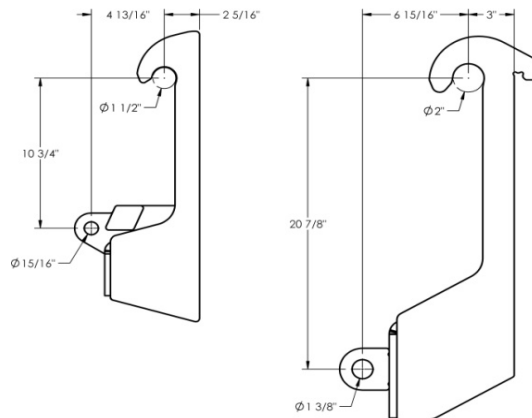

speedblade™ MOUNTING SELECTION CHART

2008 Model	
Size	Part No.
15ft	792130
18ft	792000

2009 Model	
Size	Part No.
15ft	792200
18ft	792210

Optional Attachments		
Sno-Extensions	15ft	18ft
Center	792084	792084
Wings	792135	792098

Optional Adaptors**		
Universal Skidsteer		792199
3-Point (3N ONLY)		792240
Flat Back - Reg (48" w) Eff. Area = 17" w X 21-1/2" h (Both Sides) Use Global Mount Cat 1		792220
Flat Back - Wide (70" w) Eff. Area = 12-1/2" w x 21-1/2" h (Both Sides) Use Global Mount Cat 2		792260
46/5700 Dozer	Bundle	792280
Fitup	Mtg Ctn	792315

**Note: Do not sell Optional Adaptors to original style Speedblade. (Prior to 2009)

**Note: For 46/5700 fitup adapter, sell full fitup minus 46/5700 blade

Replacement Parts					
Cutting Edges		15ft		18ft	
Center	LH	116275		116275	
	MID	116273		116273	
	RH	116274		116274	
Wings	LH Wing	116280 (L)	116277 (S)	116276 (L)	116277 (S)
	RH Wing	116281 (L)	116279 (S)	116278 (L)	116279 (S)

* (L) - Long Cutting Edge
(S) - Short Cutting Edge

FLAT BACK WELD-ON ADAPTERS	
Global Mount category 1	787200
Global Mount category 2	787210

GLOBAL MOUNT CAT I
(787200)

GLOBAL MOUNT CAT II
(787210)