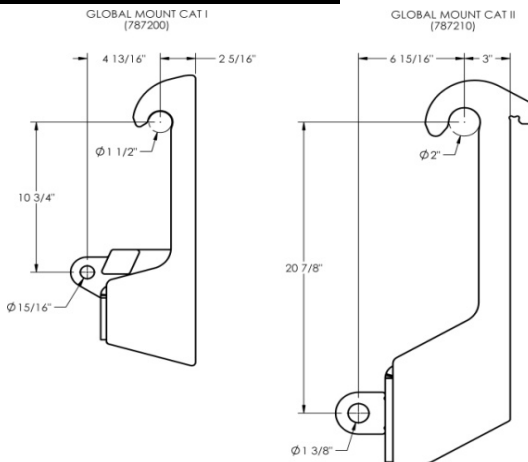

speedblade™ MOUNTING SELECTION CHART

2008 Model	
Size	Part No.
15ft	792130
18ft	792000

2009 Model	
Size	Part No.
15ft	792200
18ft	792210

Optional Attachments		
Sno-Extensions	15ft	18ft
Center	792084	792084
Wings	792135	792098

Optional Adaptors**		
Universal Skidsteer		792199
3-Point (3N ONLY)		792240
Flat Back - Reg (48" w) Eff. Area = 17" w X 21-1/2" h (Both Sides) Use Global Mount Cat 1		792220
Flat Back - Wide (70" w) Eff. Area = 12-1/2" w x 21-1/2" h (Both Sides) Use Global Mount Cat 2		792260
46/5700 Dozer	Bundle	792280
Fitup	Mtg Ctn	792315

**Note: Do not sell Optional Adaptors to original style Speedblade. (Prior to 2009)

**Note: For 46/5700 fitup adapter, sell full fitup minus 46/5700 blade

Replacement Parts					
Cutting Edges		15ft		18ft	
Center	LH	116275		116275	
	MID	116273		116273	
	RH	116274		116274	
Wings	LH Wing	116280 (L)	116277 (S)	116276 (L)	116277 (S)
	RH Wing	116281 (L)	116279 (S)	116278 (L)	116279 (S)

* (L) - Long Cutting Edge
(S) - Short Cutting Edge

FLAT BACK WELD-ON ADAPTERS	
Global Mount category 1	787200
Global Mount category 2	787210